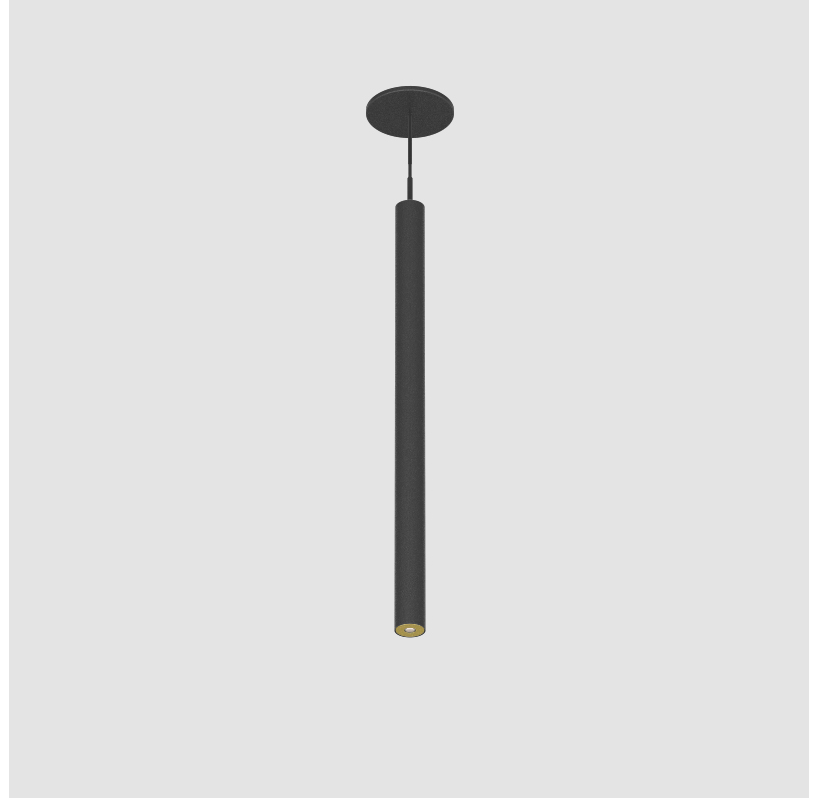

ELECTRICAL

Lamp Type: LED (Zhaga Standard)
Input Wattage (W): 6.4
Total Output Wattage (W): 6
Dimming: Tri-Mode (Non-Dimming and Phase Dimming (120Vac only) and 0-10V Dimming)
Driver Included: Yes
Driver Location: External
Driver Type: Constant Current - Universal
Driver Class: Class 2
Housing: ENCP3 w/Quick Connect
Input Voltage (V): 120 - 277
Constant Current (MA): 500

LED

Number of LEDs: 1
Color Temperature (°K): 2700 / 3000 / 3500 / 4000
Max. Delivered Lumen (lm): Max 381 / 404 / 426 / 438
Nominal Lumen (lm): 460 / 487 / 514 / 528
CRI: >90 CRI
Lamp Life (hrs): 50000

OPTICAL

Reflector°: 20 / 26 / 56

RATINGS AND CERTIFICATIONS

Certified By: CSA Certified to UL and CSA Standards

© 2024, T 1800-388-3382, F 416-247-9319, www.zaneen.com

Available for International specifications by adding 'INT' at the end of the existing Model #. For assistance on 'custom' specifications, contact zteam@zaneen.com. In a constant effort to supply the best product, we reserve the right to change specifications or materials without notice. The most recent specification sheets are found at zaneen.com